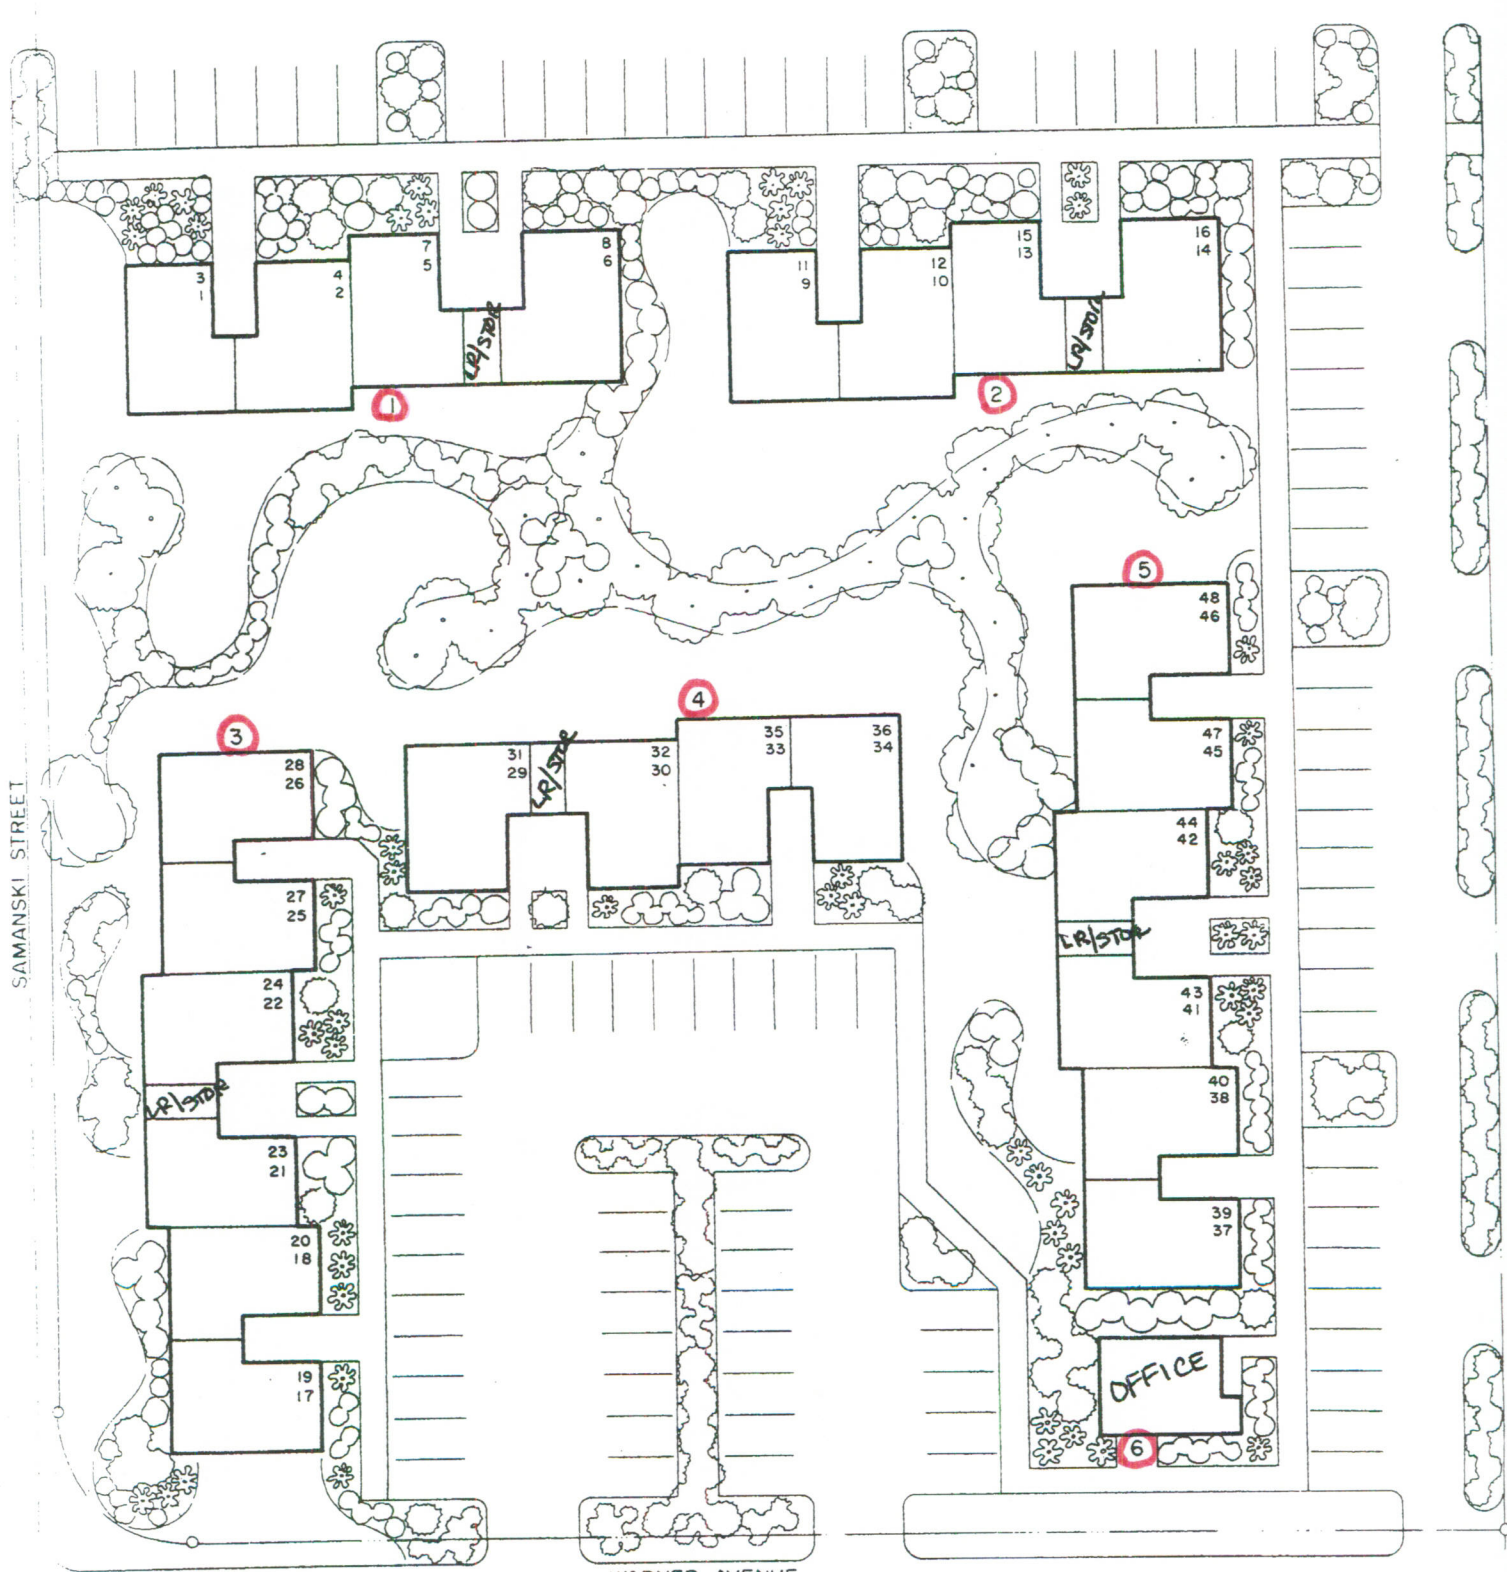

Rainier View I Apts.  
2745 WARNER AVE.  
Enumclaw, Wa. 98022

Apts: #1-48 Bldgs: 1-6

Tuff Shed

Storage Shed

Play Ground

shed 2

shed 1

playground

Rainier View II Apts.  
2149 Warner Ave.  
Enumclaw, Wa  
98022

Apts: #49-#84

Bldgs: 7-15

Rec. Room & Laundry