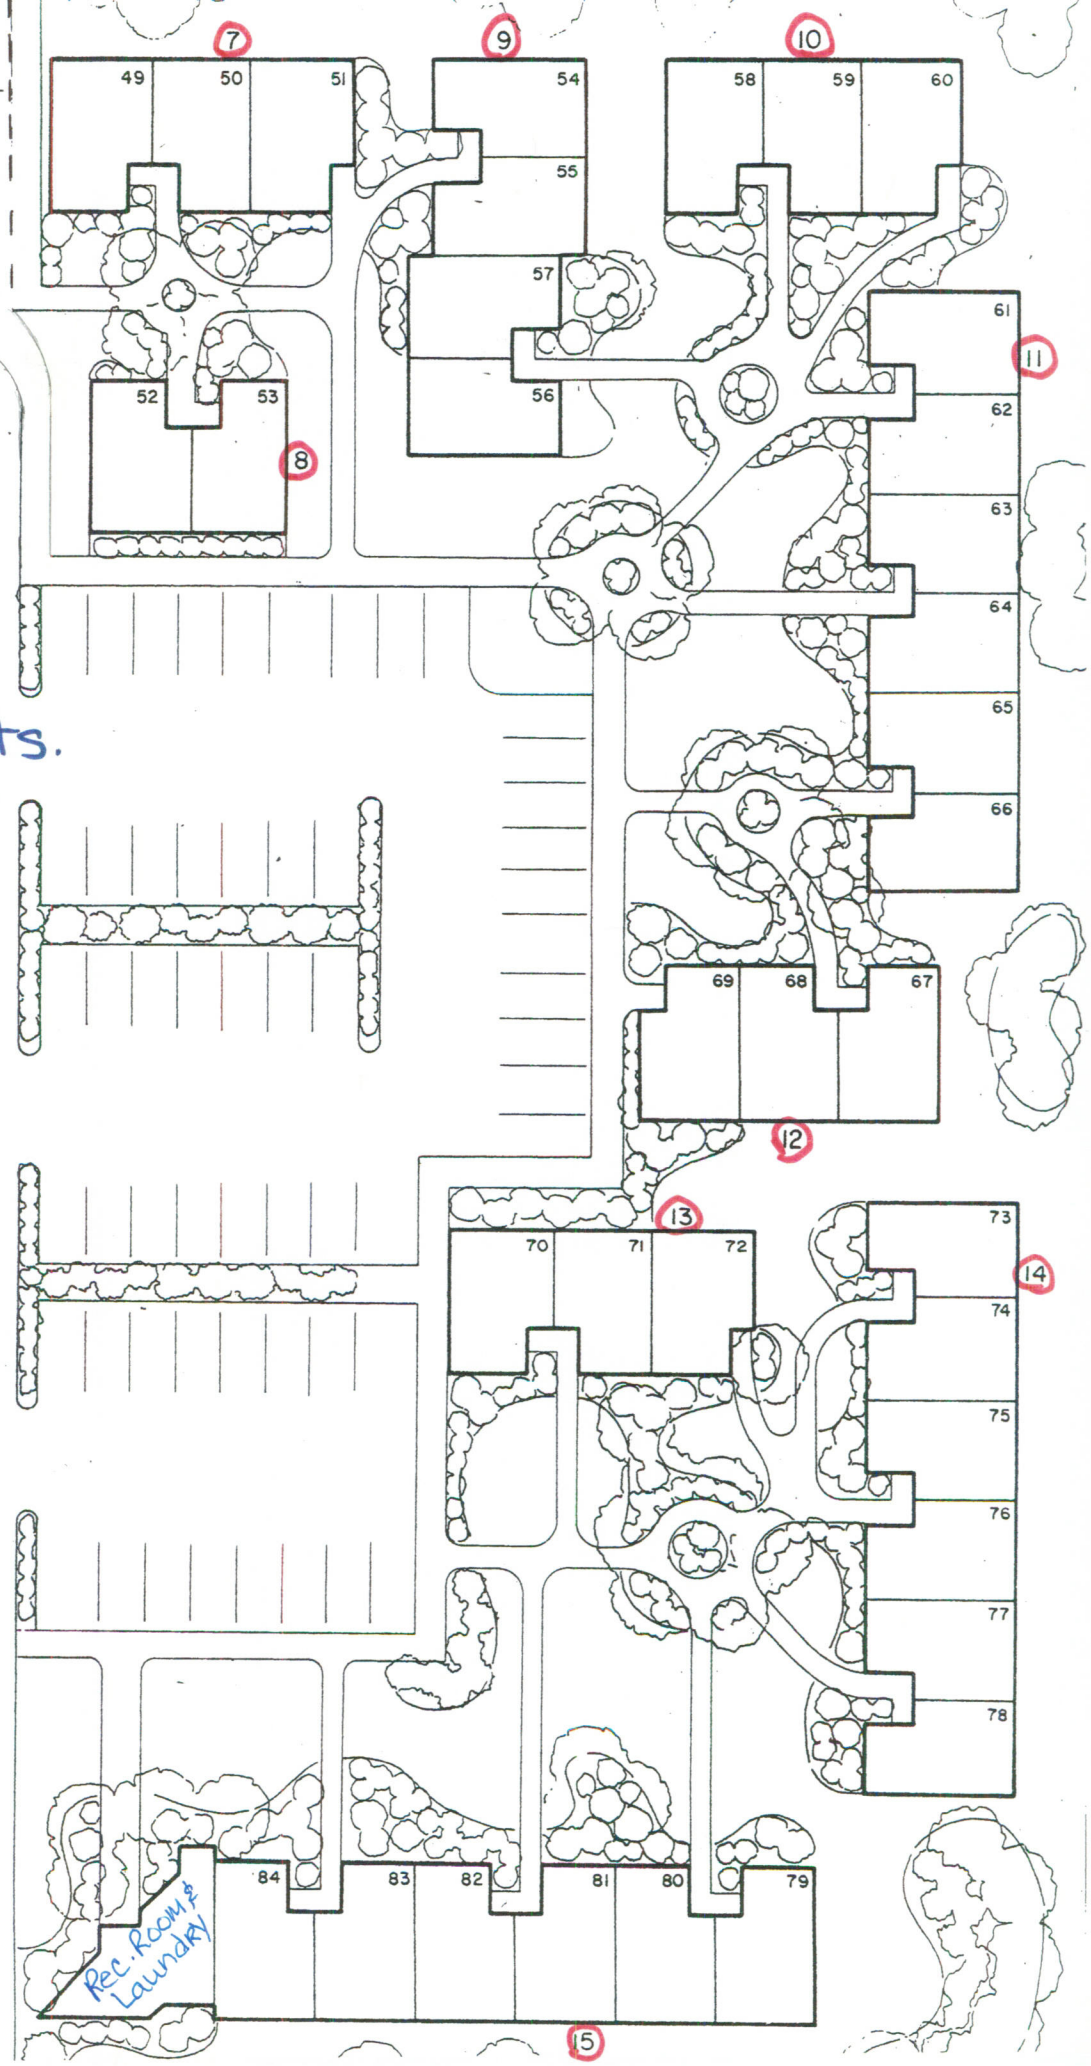

Rainier View I Apts.  
2745 WARNER AVE.  
Enumclaw, Wa. 98022

Apts: #1-48 Bldgs: 1-6

Tuff Shed

Storage Shed

Play Ground

shed 2

shed 1

playground

Rainier View II Apts.  
2149 Warner Ave.  
Enumclaw, Wa  
98022

Apts: #49-#84

Bldgs: 7-15

Rec. Room & Laundry